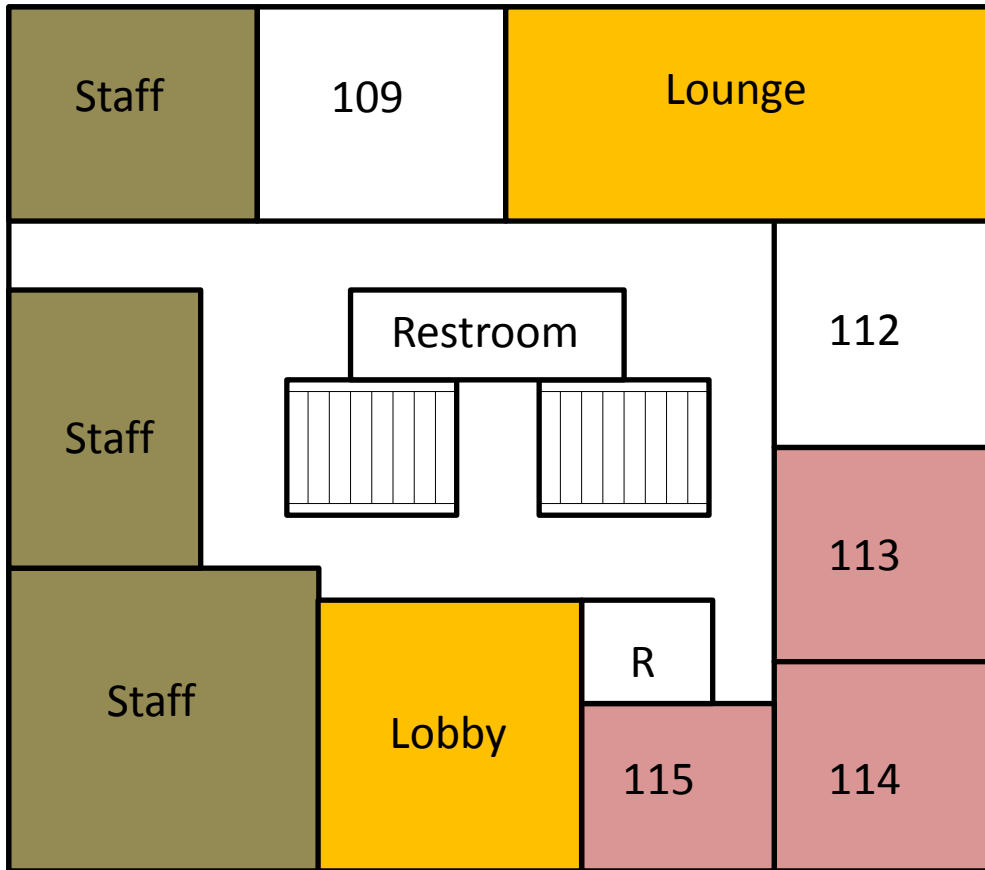

# Copeland Hall 1<sup>st</sup> Floor

# Copeland Hall 2<sup>nd</sup> Floor

SL = Study Lounge

C = Closet (Housekeeping/storage)