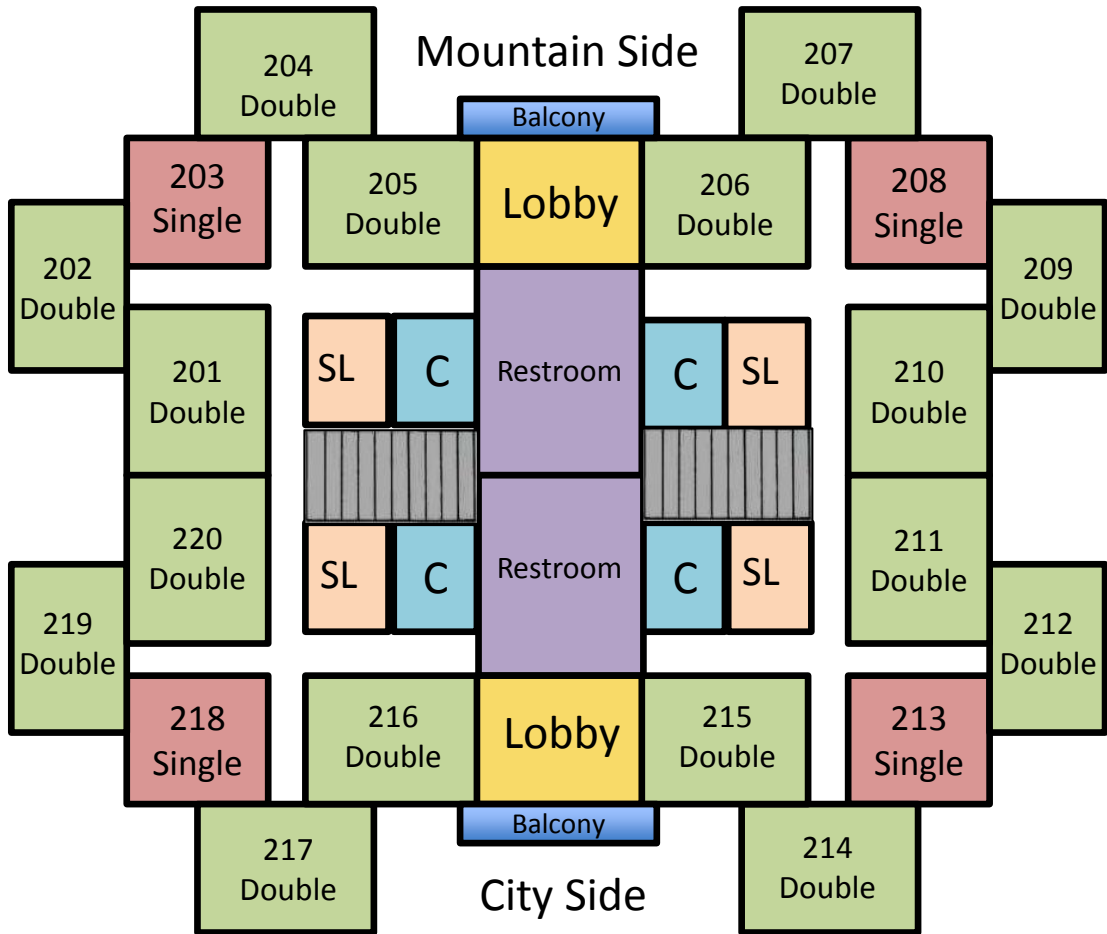

# Copeland Hall 1<sup>st</sup> Floor

# Copeland Hall 2<sup>nd</sup> Floor

SL = Study Lounge

C = Closet (Housekeeping/storage)